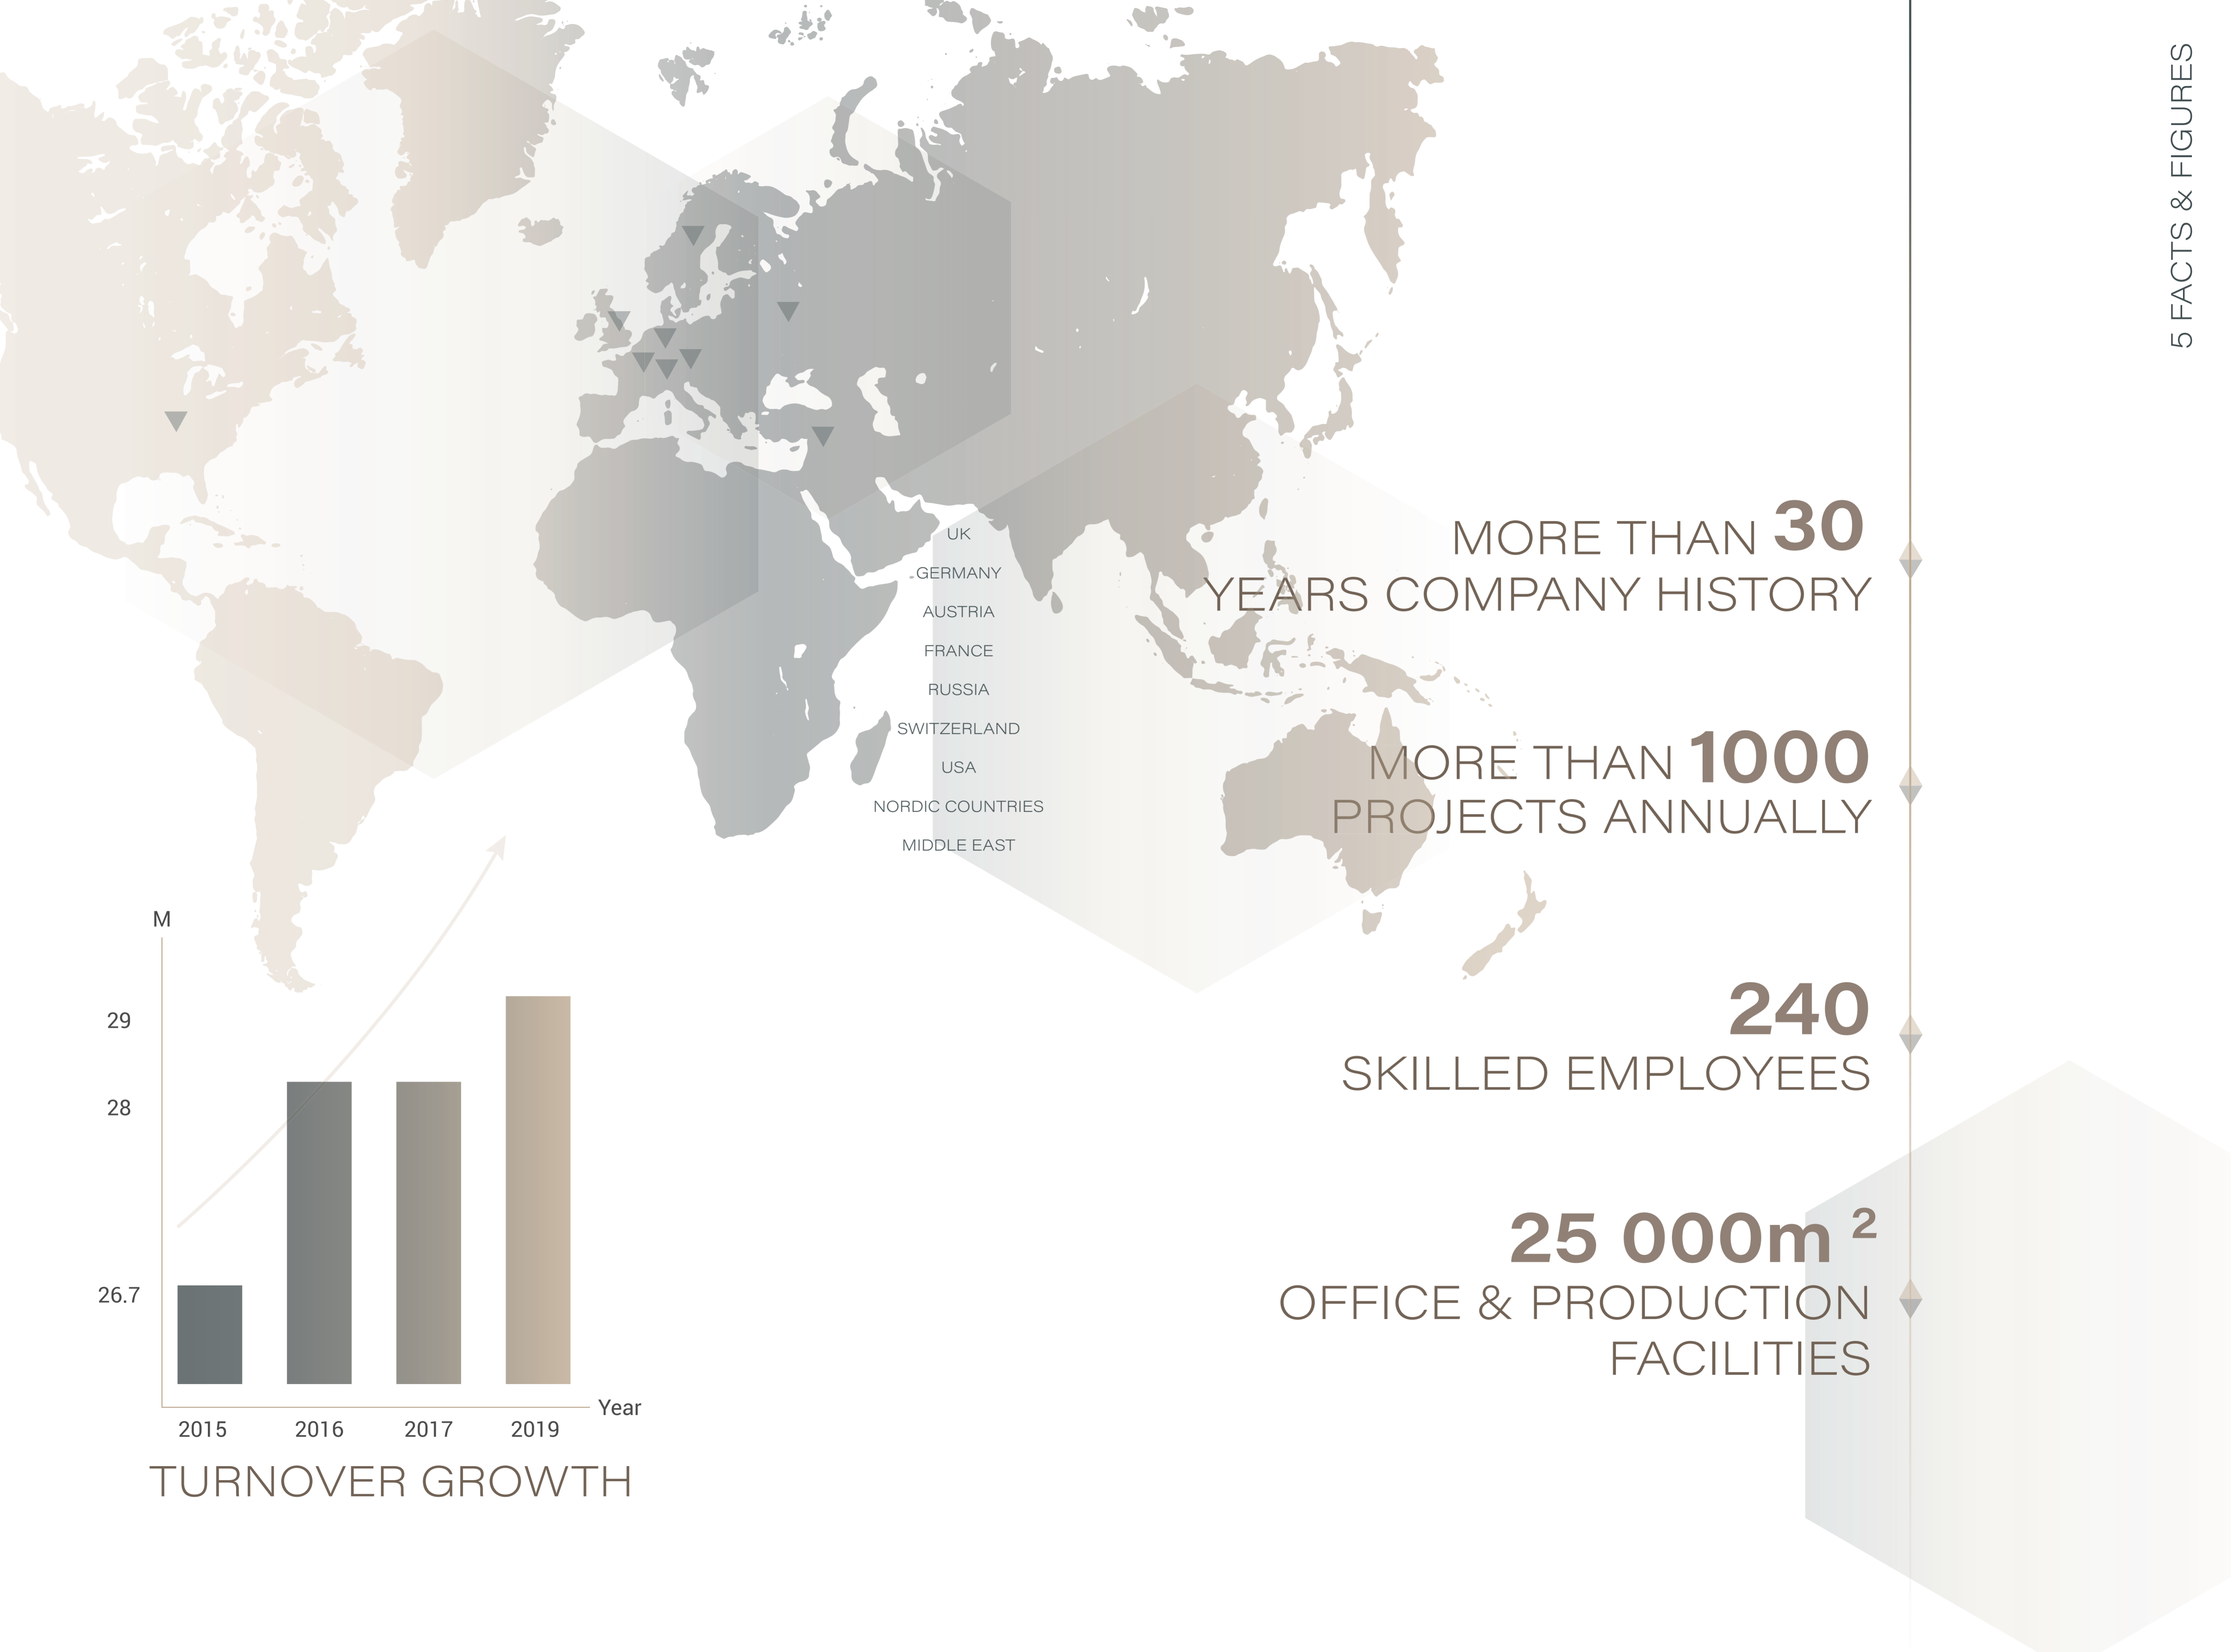

FACTS & FIGURES ◆

COMPETENCES ◆

OUR BRANCHES ◆

FACILITIES ◆

MORE THAN **30**
YEARS COMPANY HISTORY

MORE THAN **1000**
PROJECTS ANNUALLY

240
SKILLED EMPLOYEES

25 000m²
OFFICE & PRODUCTION
FACILITIES