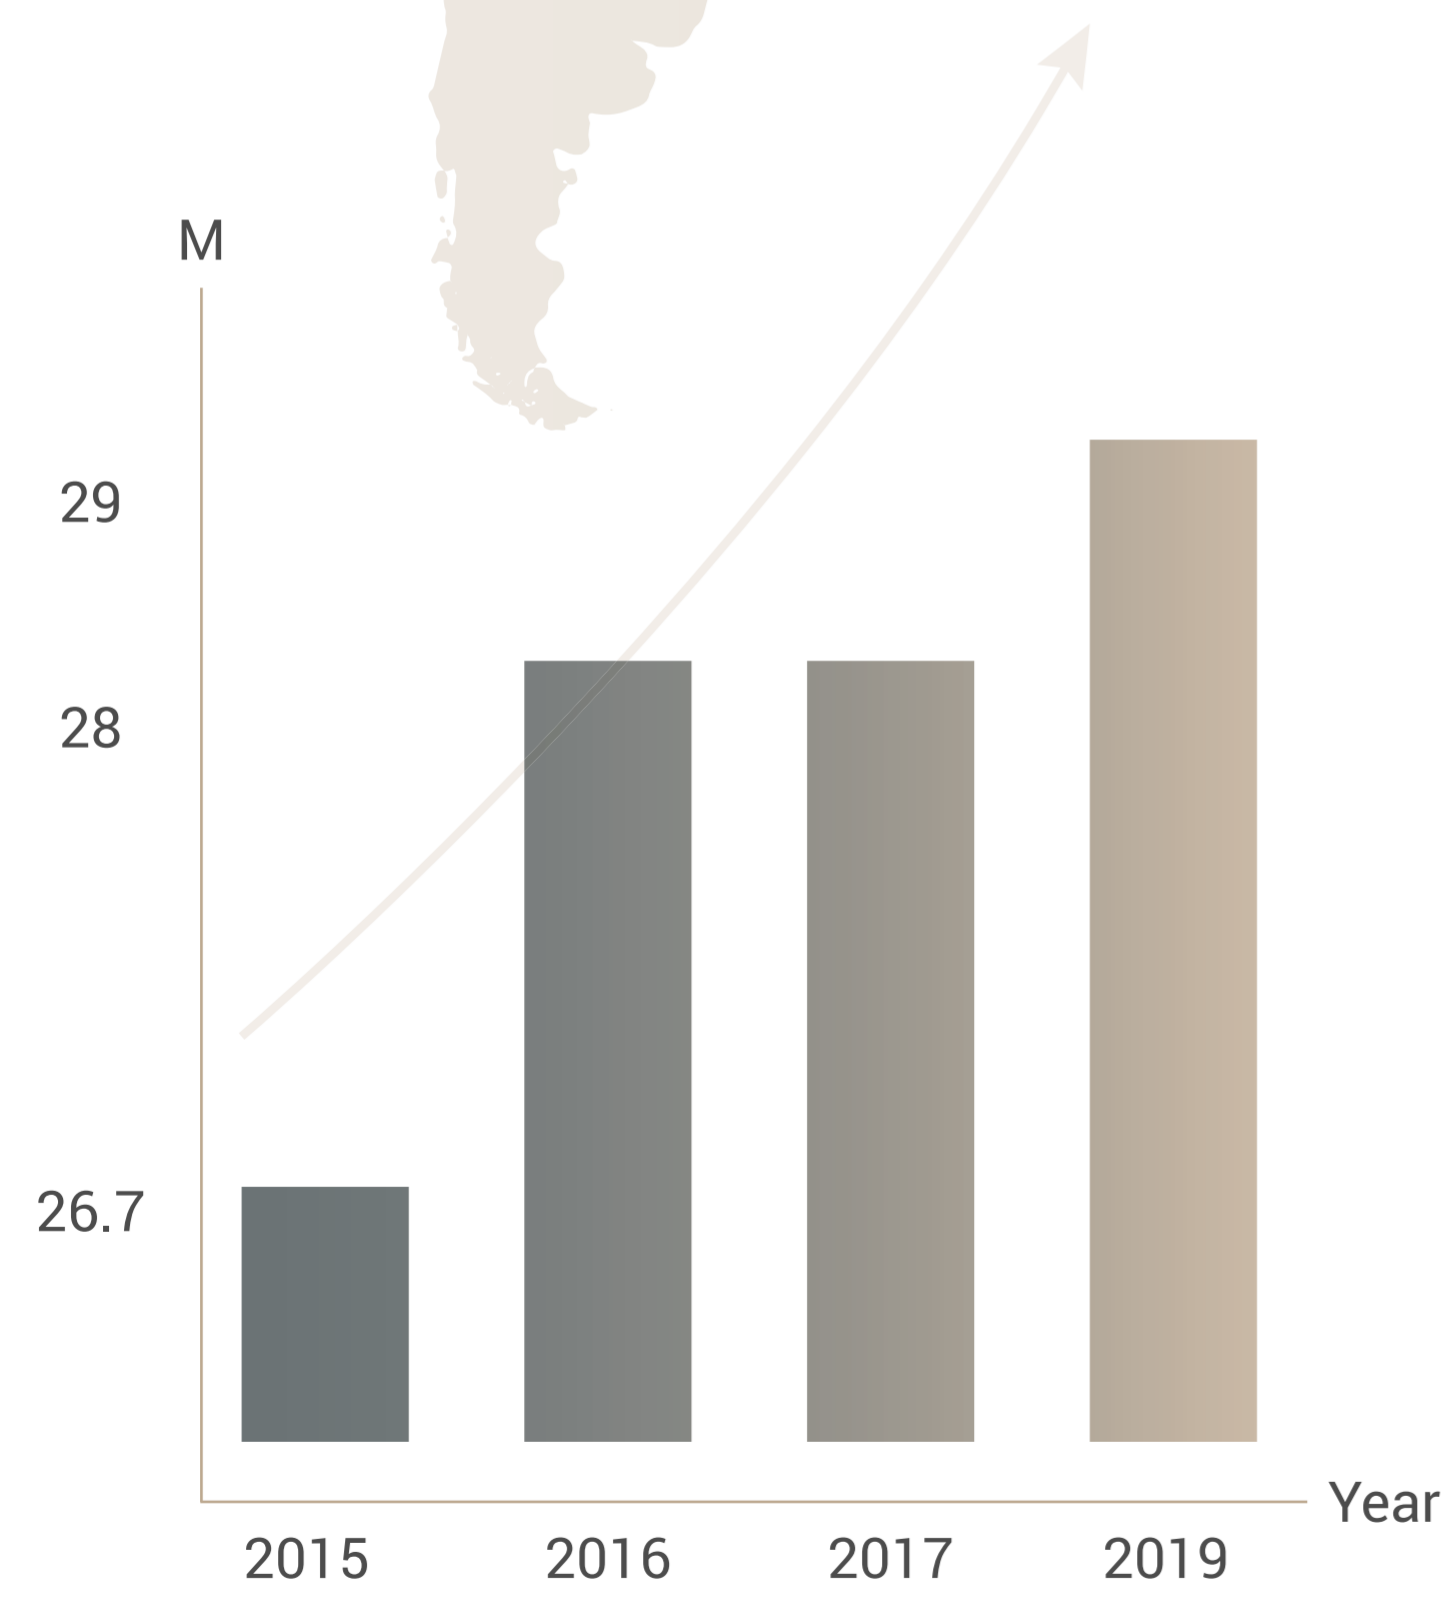

TURNOVER GROWTH